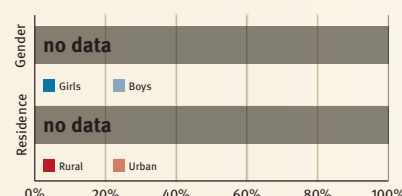

Myanmar

Demographics

Population	52 885 000
Annual births	944 000
Children under 5	4 538 000 (9%)
Under 5 mortality	51/1 000

Threats to Early Childhood Development

Maternal mortality	178/100 000	Young mothers (births by 18y)	5%
Low birthweight	9%	Preterm births	12%
Child poverty	11%	Under 5 stunting	35%
Harsh punishment	77%	Inadequate supervision	54%

Young children at risk of poor development

At risk in 2005, 2010 and 2015, using a composite indicator of under 5 stunting or poverty

Risks by gender and residence

Lifetime cost of growth deficit in early childhood