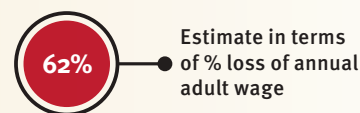

Young children at risk of poor development

At risk in 2005, 2010 and 2015, using a composite indicator of under 5 stunting or poverty

Risks by gender and residence

Lifetime cost of growth deficit in early childhood