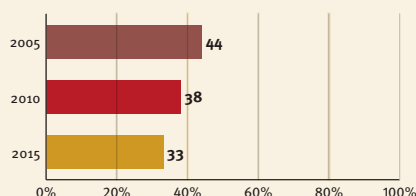

Myanmar

Demographics

Population	52 885 000
Annual births	944 000
Children under 5	4 538 000 (9%)
Under 5 mortality	51/1 000

Threats to Early Childhood Development

Maternal mortality	178/100 000	Young mothers (births by 18y)	5%
Low birthweight	9%	Preterm births	12%
Child poverty	11%	Under 5 stunting	35%
Harsh punishment	77%	Inadequate supervision	54%

Young children at risk of poor development

At risk in 2005, 2010 and 2015, using a composite indicator of under 5 stunting or poverty

Risks by gender and residence

Lifetime cost of growth deficit in early childhood