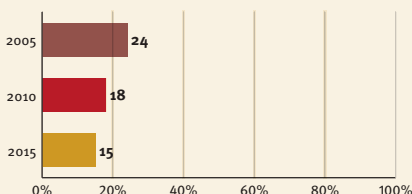

Panama

Demographics

Population	4 034 000
Annual births	79 000
Children under 5	388 000 (10%)
Under 5 mortality	16/1 000

Threats to Early Childhood Development

Maternal mortality	94/100 000	Young mothers (births by 18y)	no data
Low birthweight	8%	Preterm births	8%
Child poverty	no data	Under 5 stunting	13%
Harsh punishment	45%	Inadequate supervision	74%

Young children at risk of poor development

At risk in 2005, 2010 and 2015, using a composite indicator of under 5 stunting or poverty

Risks by gender and residence

Lifetime cost of growth deficit in early childhood