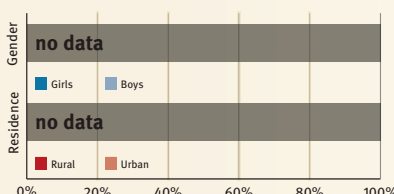

Panama

Demographics

Population	4 034 000
Annual births	79 000
Children under 5	388 000 (10%)
Under 5 mortality	16/1 000

Threats to Early Childhood Development

Maternal mortality	94/100 000	Young mothers (births by 18y)	no data
Low birthweight	8%	Preterm births	8%
Child poverty	no data	Under 5 stunting	13%
Harsh punishment	45%	Inadequate supervision	74%

Young children at risk of poor development

At risk in 2005, 2010 and 2015, using a composite indicator of under 5 stunting or poverty

Risks by gender and residence

Lifetime cost of growth deficit in early childhood